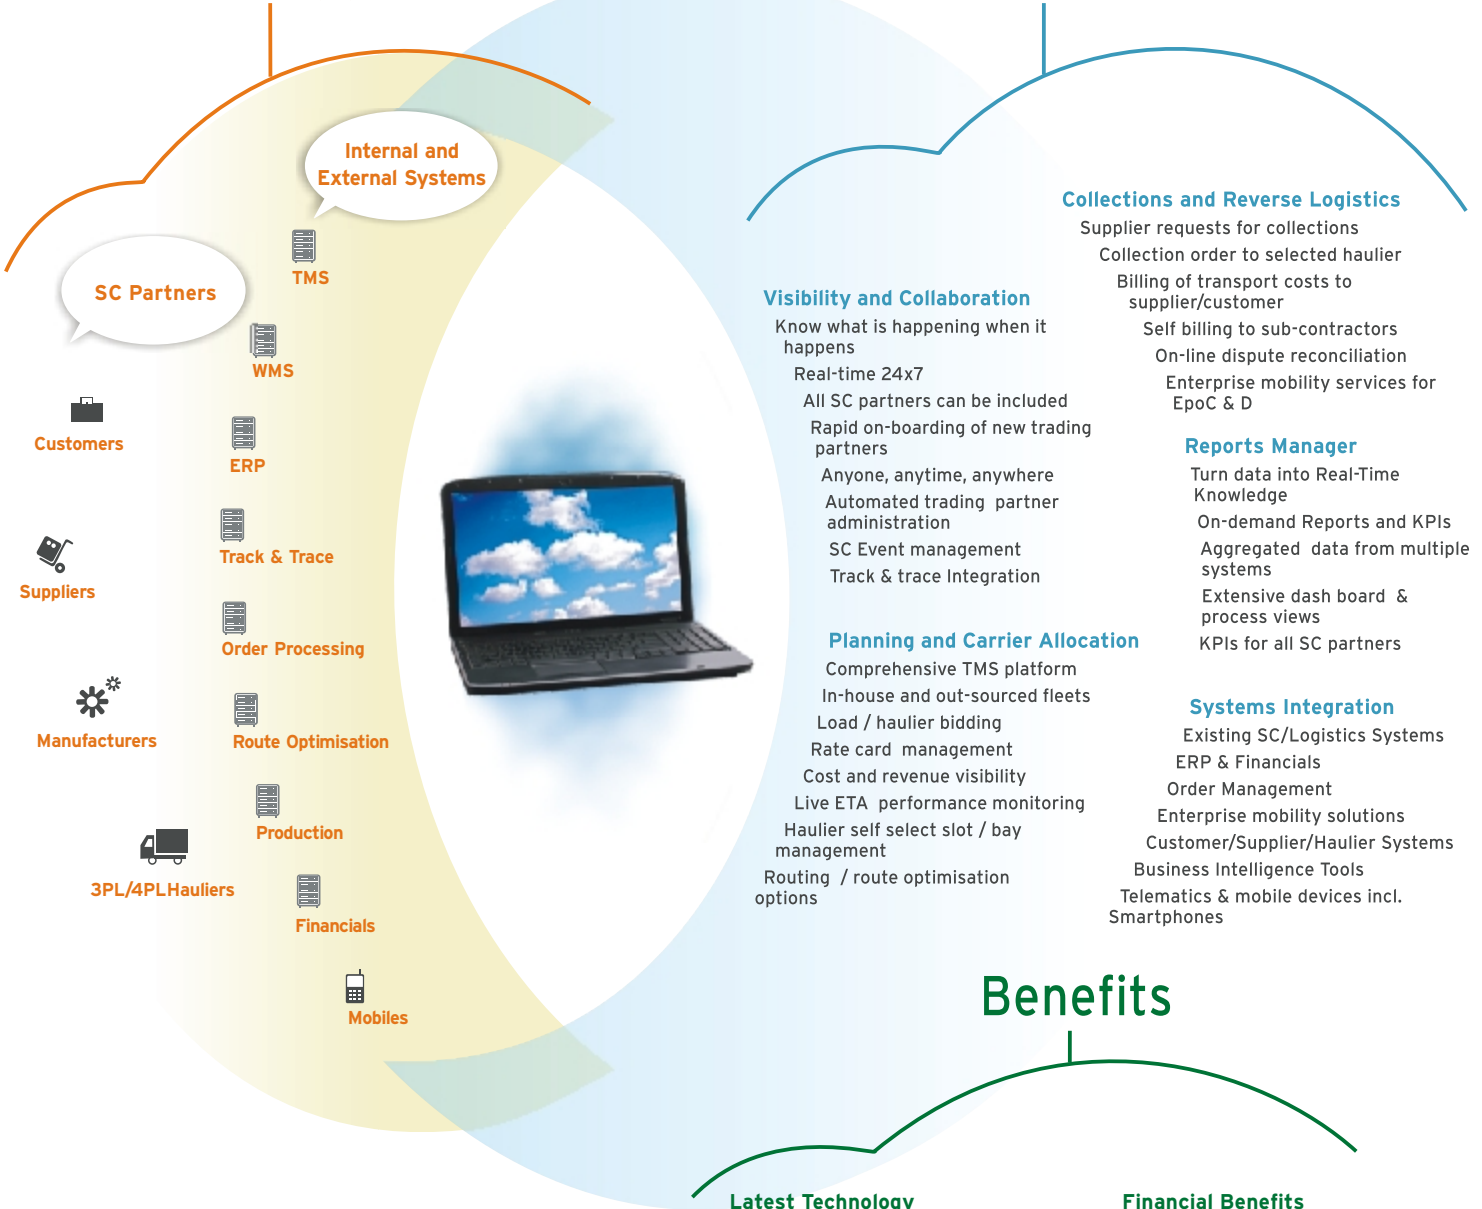

CONTROL & MANAGE YOUR LOGISTICS OPERATION

Extended Supply Chain

CarrierNet Control Tower

Benefits

Latest Technology

Developed for Internet use
 Scalable
 Rules based
 Always up to-date
 Continuous improvement
 Functionality grows to meet changing needs
 Accessible from any browser device

Financial Benefits

No capital expenditure required
 Pay for usage not infrastructure
 Only pay for what you need
 No maintenance charges
 Free upgrades
 Rapid deployment

CarrierNet Logistics Control Tower

The need for smarter logistics solutions, which provide all supply chain partners with the real-time information required to meet today's business demands, has been apparent for many years. However, this need has not been achieved, mainly because of technology constraints..

Deltion are proud to now be able to meet these demands with the CarrierNet Logistics Control Tower Service. Taking advantage of the latest Internet technology, CarrierNet provides a range of such information in the form of dashboards or alerts and we have gathered a few examples. These dashboards and the information they display can be customised by manager, supply chain partner, or event type.