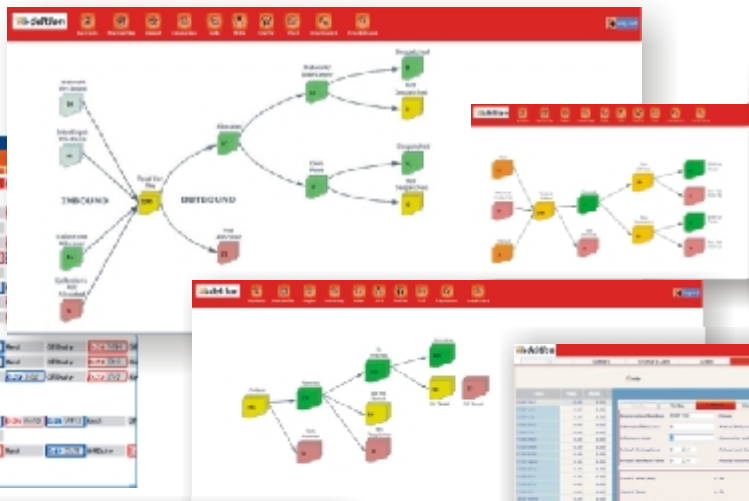

CarrierNet Logistics Control Tower

The need for smarter logistics solutions, which provide all supply chain partners with the real-time information required to meet today's business demands, has been apparent for many years. However, this need has not been achieved, mainly because of technology constraints..

Deltion are proud to now be able to meet these demands with the CarrierNet Logistics Control Tower Service. Taking advantage of the latest Internet technology, CarrierNet provides a range of such information in the form of dashboards or alerts and we have gathered a few examples. These dashboards and the information they display can be customised by manager, supply chain partner, or event type.

Order Processing Flow

PDA and mobile phone connectivity