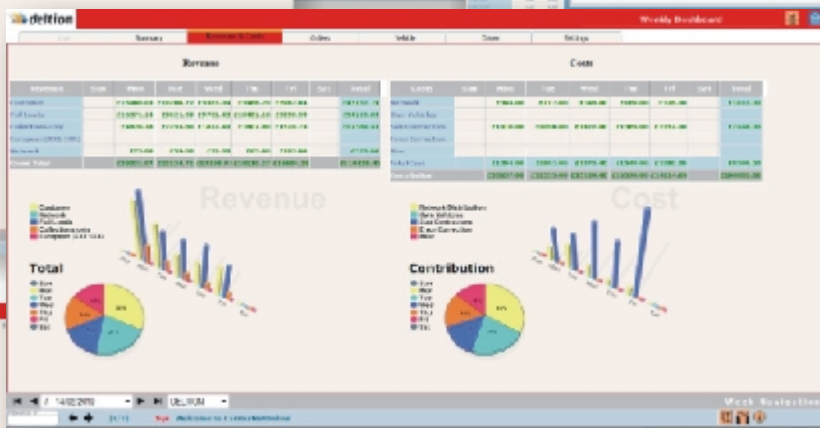

Deltion are proud to now be able to meet these demands with the CarrierNet Logistics Control Tower Service. Taking advantage of the latest Internet technology, CarrierNet provides a range of such information in the form of dashboards or alerts and we have gathered a few examples. These dashboards and the information they display can be customised by manager, supply chain partner, or event type.

Order Processing Flow

PDA and mobile phone connectivity

Service alerts during trip

Order No.	Order Date	Order Type	Order Status	Order Value	Order Weight	Order Volume	Order Length	Order Width	Order Height	Order Volume	Order Weight	Order Length	Order Width	Order Height
111111	2011-01-01	Standard	Delivered	100.00	10.00	100.00	100.00	100.00	100.00	100.00	10.00	100.00	100.00	100.00
111112	2011-01-02	Standard	Delivered	200.00	20.00	200.00	200.00	200.00	200.00	200.00	20.00	200.00	200.00	200.00
111113	2011-01-03	Standard	Delivered	300.00	30.00	300.00	300.00	300.00	300.00	300.00	30.00	300.00	300.00	300.00
111114	2011-01-04	Standard	Delivered	400.00	40.00	400.00	400.00	400.00	400.00	400.00	40.00	400.00	400.00	400.00
111115	2011-01-05	Standard	Delivered	500.00	50.00	500.00	500.00	500.00	500.00	500.00	50.00	500.00	500.00	500.00

Order origination

Revenue & Cost

Vehicle costs

Summary of contribution sources

Multiple Map Views

www.deltion.co.uk 020 8894 3200 CEO@deltion.co.uk